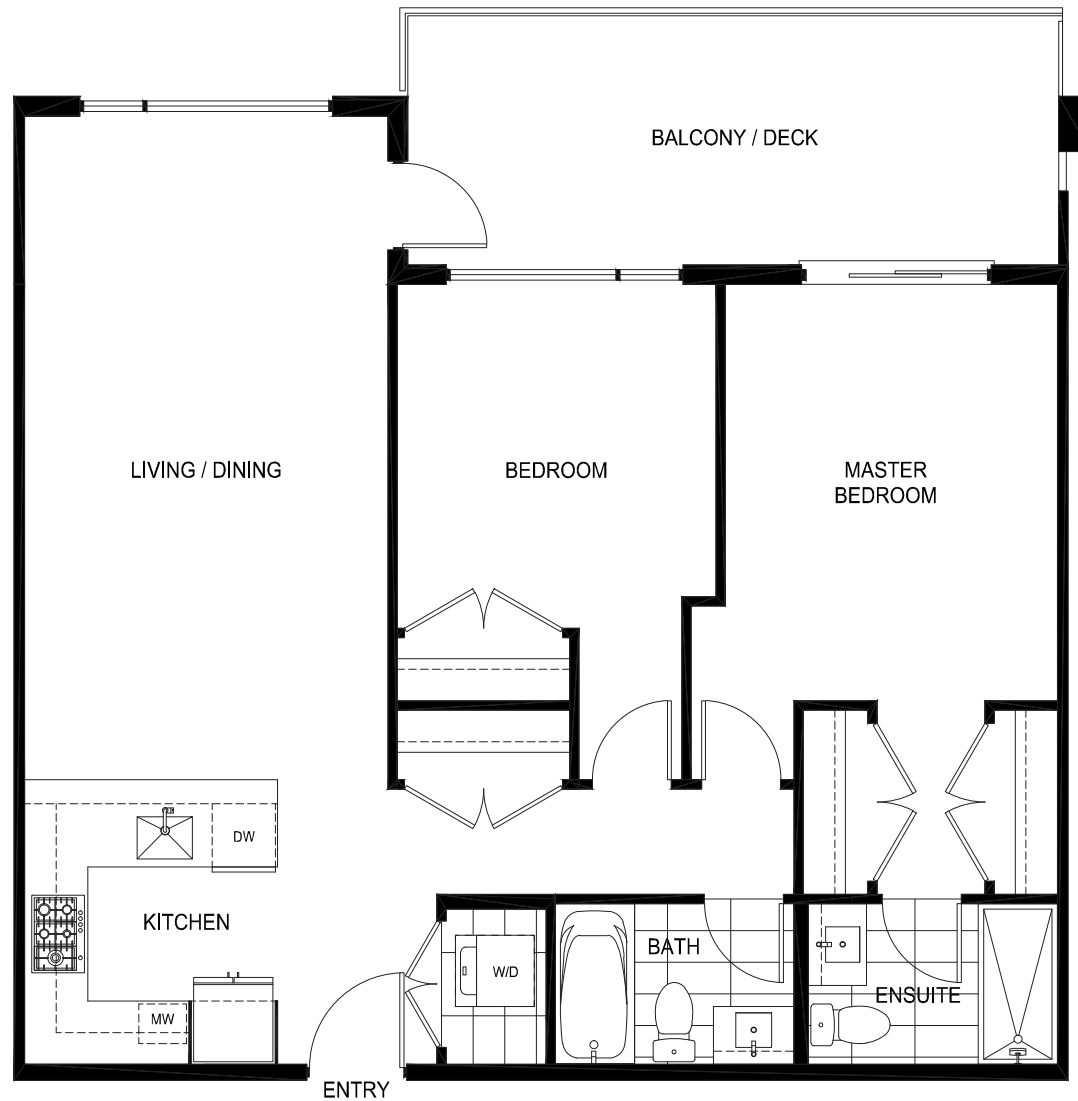

THE DAWSON

Boutique Living in Brentwood

PLAN B

2 BEDROOM + 2 BATH

Indoor: 903 sq ft

Outdoor: 170-178 sq ft

All measurements are approximate. Layouts, materials and specifications are subject to change without notice