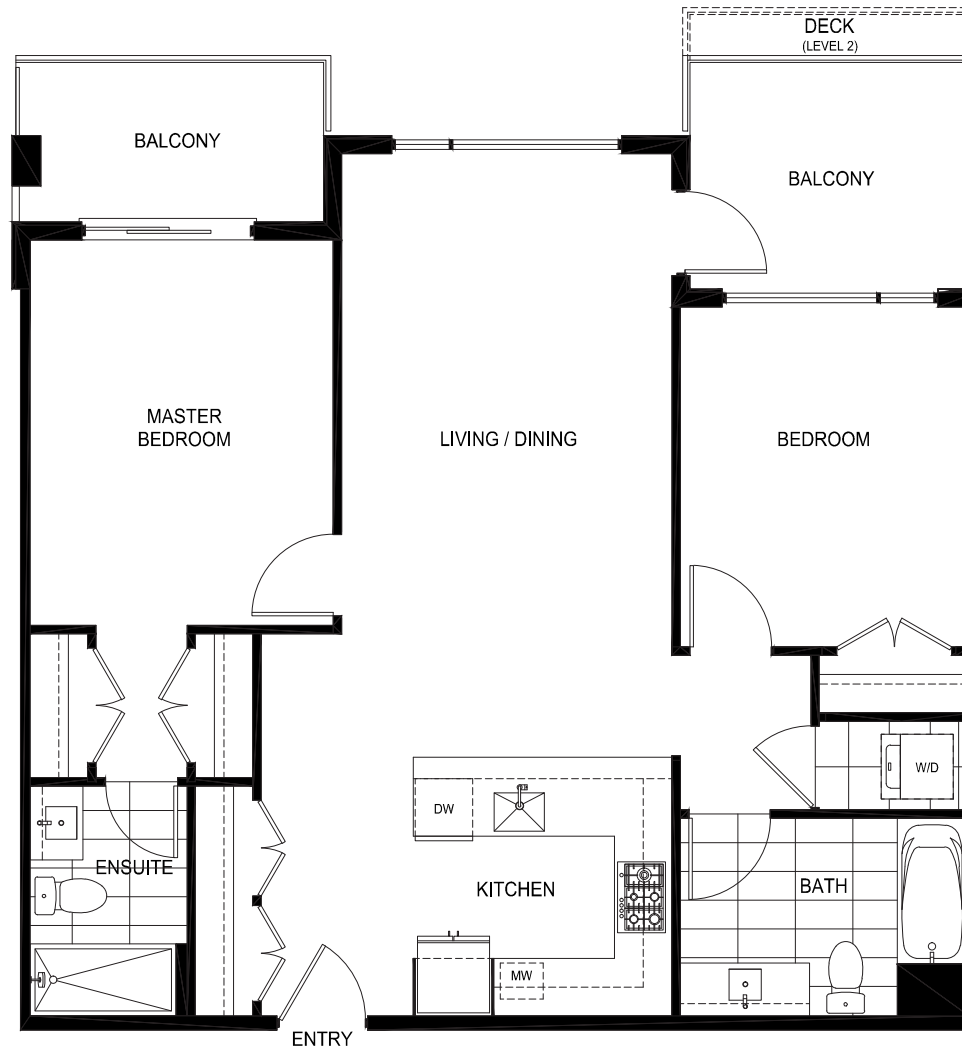

THE DAWSON

Boutique Living in Brentwood

PLAN C

Adaptable

2 BEDROOM + 2 BATH

Indoor: 928 sq ft

Outdoor: 154-167 sq ft

All measurements are approximate. Layouts, materials and specifications are subject to change without notice