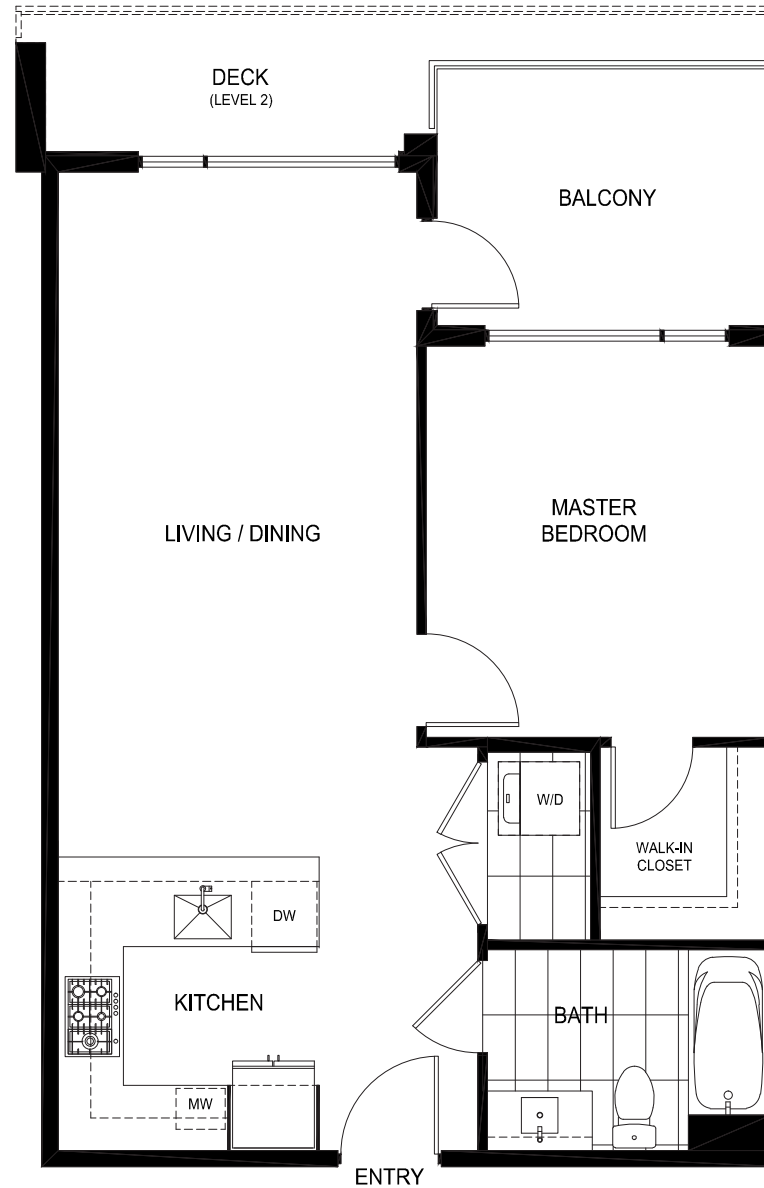

THE DAWSON

Boutique Living in Brentwood

PLAN E

Adaptable

1 BEDROOM + 1 BATH

Indoor: 642 sq ft

Outdoor: 91-168 sq ft

All measurements are approximate. Layouts, materials and specifications are subject to change without notice