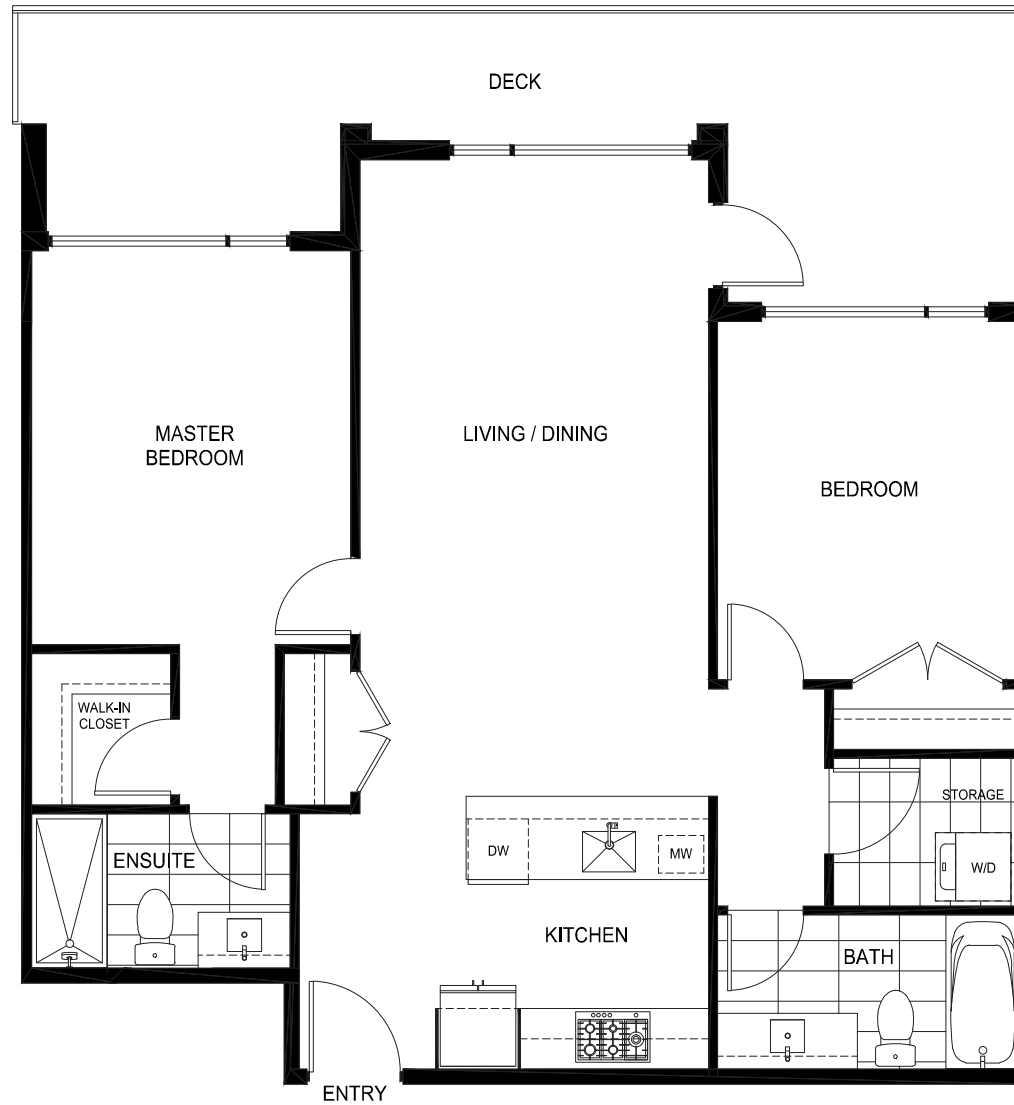

THE DAWSON

Boutique Living in Brentwood

PLAN F

2 BEDROOM + 2 BATH

Indoor: 899 sq ft

Outdoor: 248 sq ft

All measurements are approximate. Layouts, materials and specifications are subject to change without notice