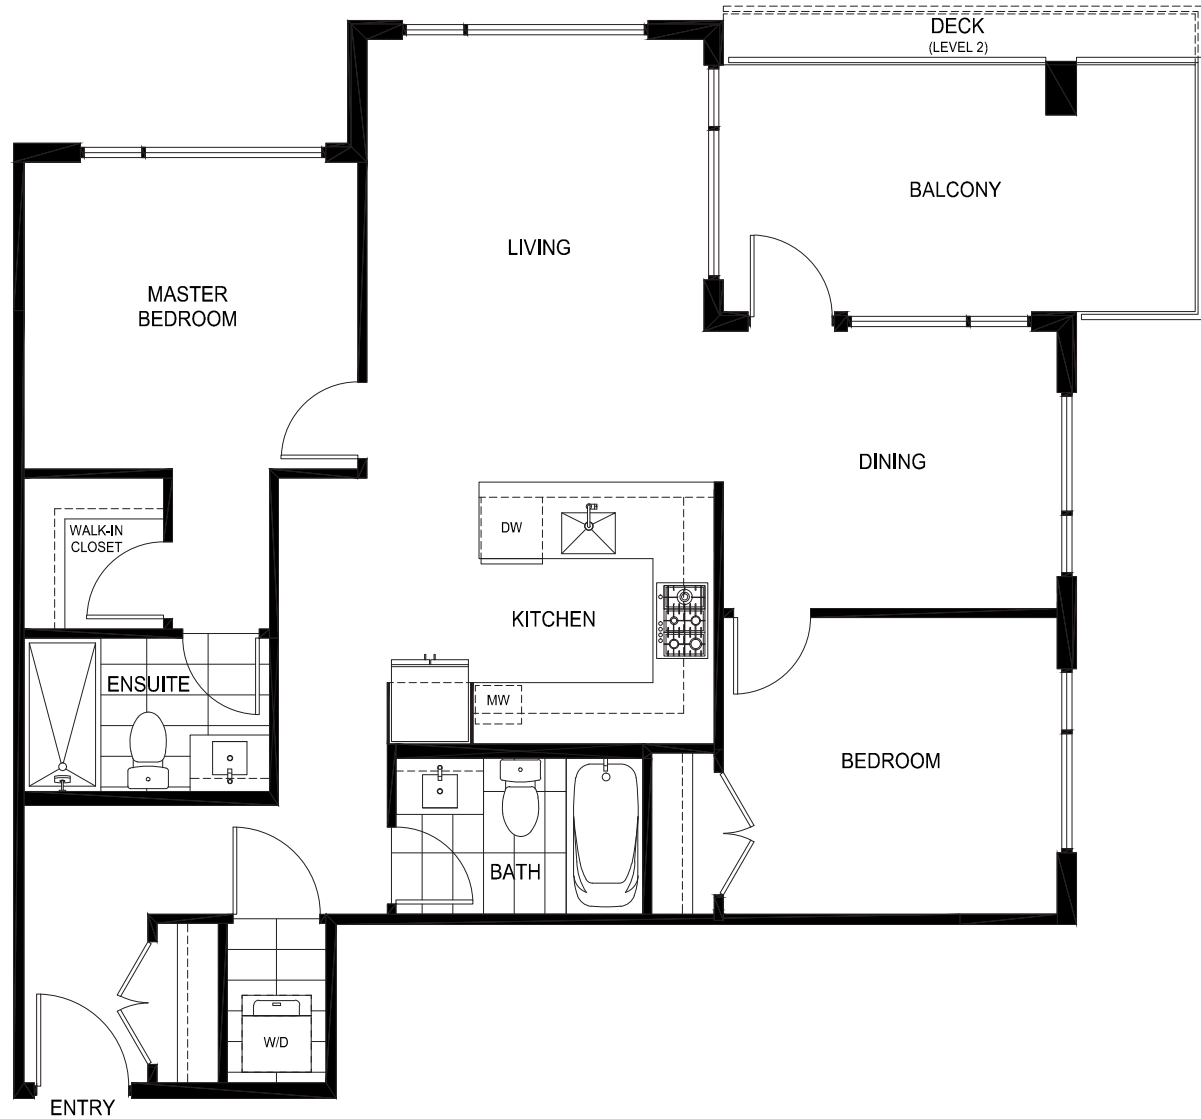

# THE DAWSON

Boutique Living in Brentwood

## PLAN G

2 BEDROOM + 2 BATH

Indoor: 899 sq ft

Outdoor: 136-163 sq ft

All measurements are approximate. Layouts, materials and specifications are subject to change without notice