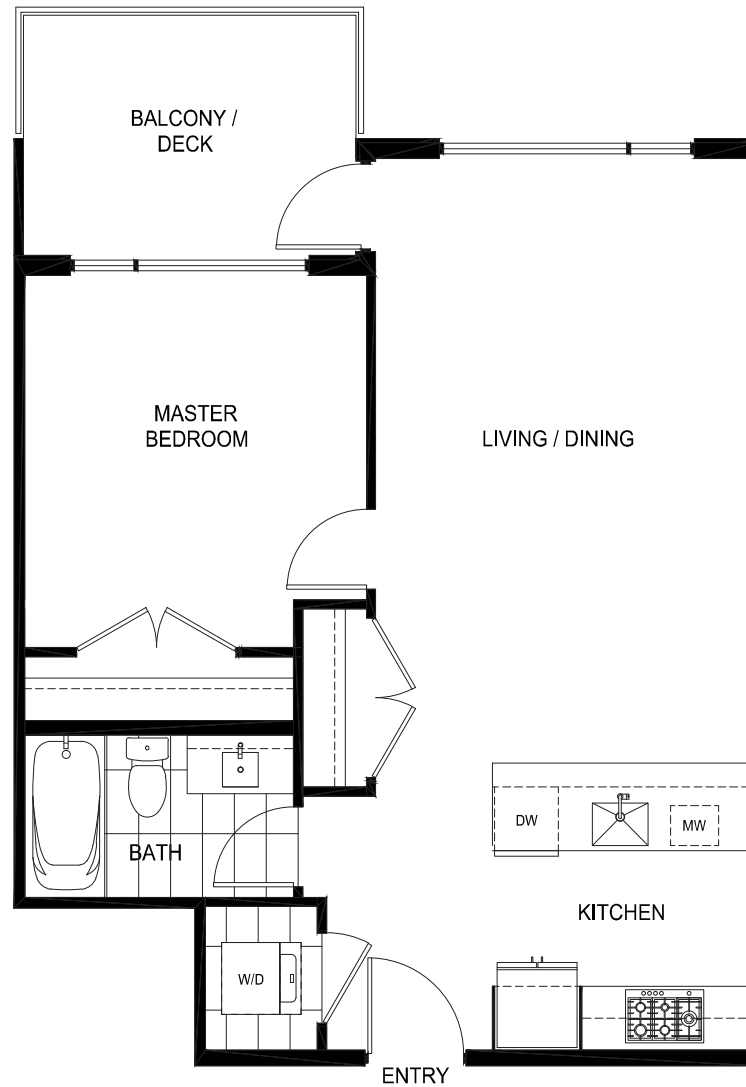

## PLAN H

1 BEDROOM + 1 BATH

Indoor: 597 sq ft

Outdoor: 88 sq ft

All measurements are approximate. Layouts, materials and specifications are subject to change without notice