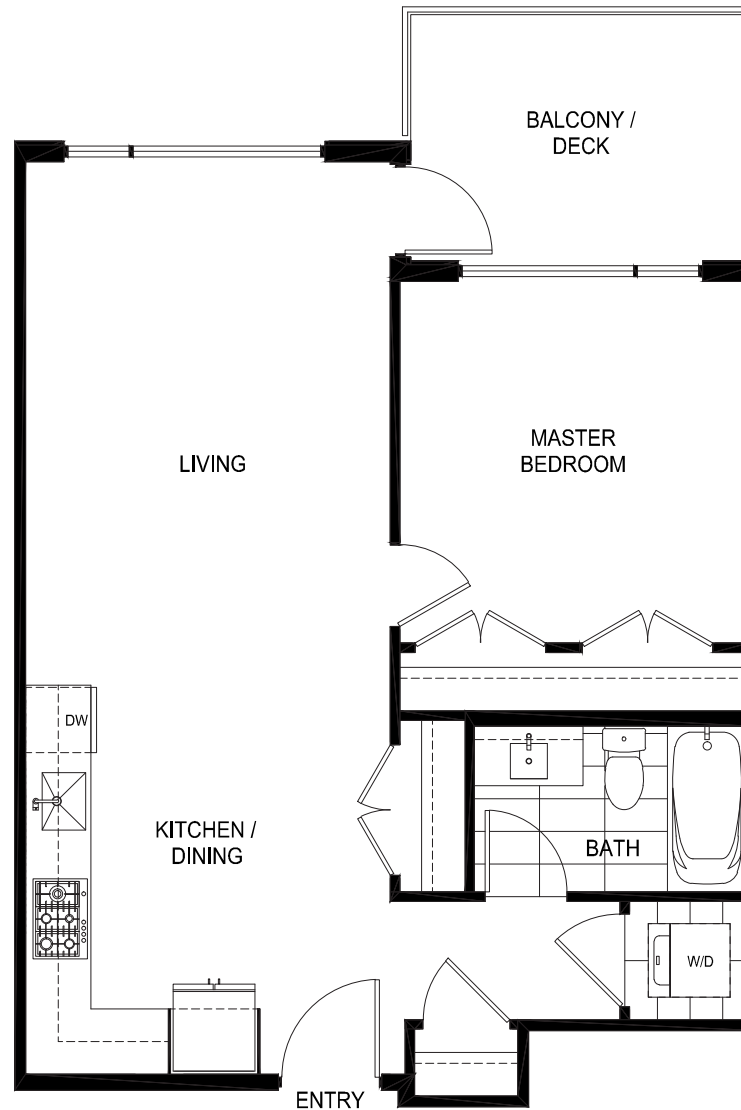

## PLAN I

1 BEDROOM + 1 BATH

Indoor: 601 sq ft

Outdoor: 88 sq ft

All measurements are approximate. Layouts, materials and specifications are subject to change without notice