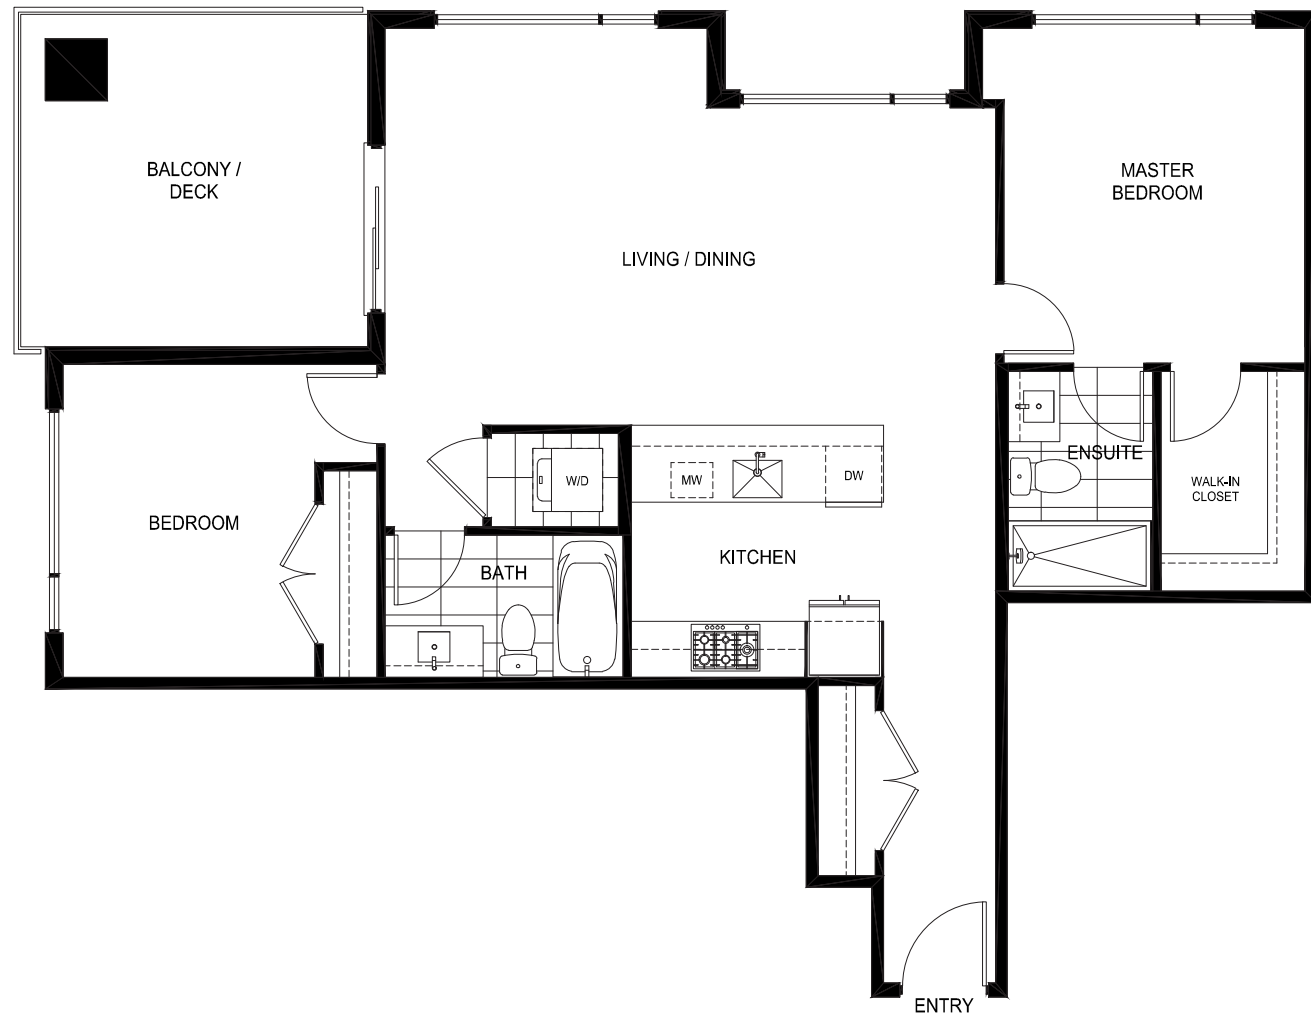

THE DAWSON

Boutique Living in Brentwood

PLAN J

2 BEDROOM + 2 BATH

Indoor: 934 sq ft

Outdoor: 160 sq ft

All measurements are approximate. Layouts, materials and specifications are subject to change without notice