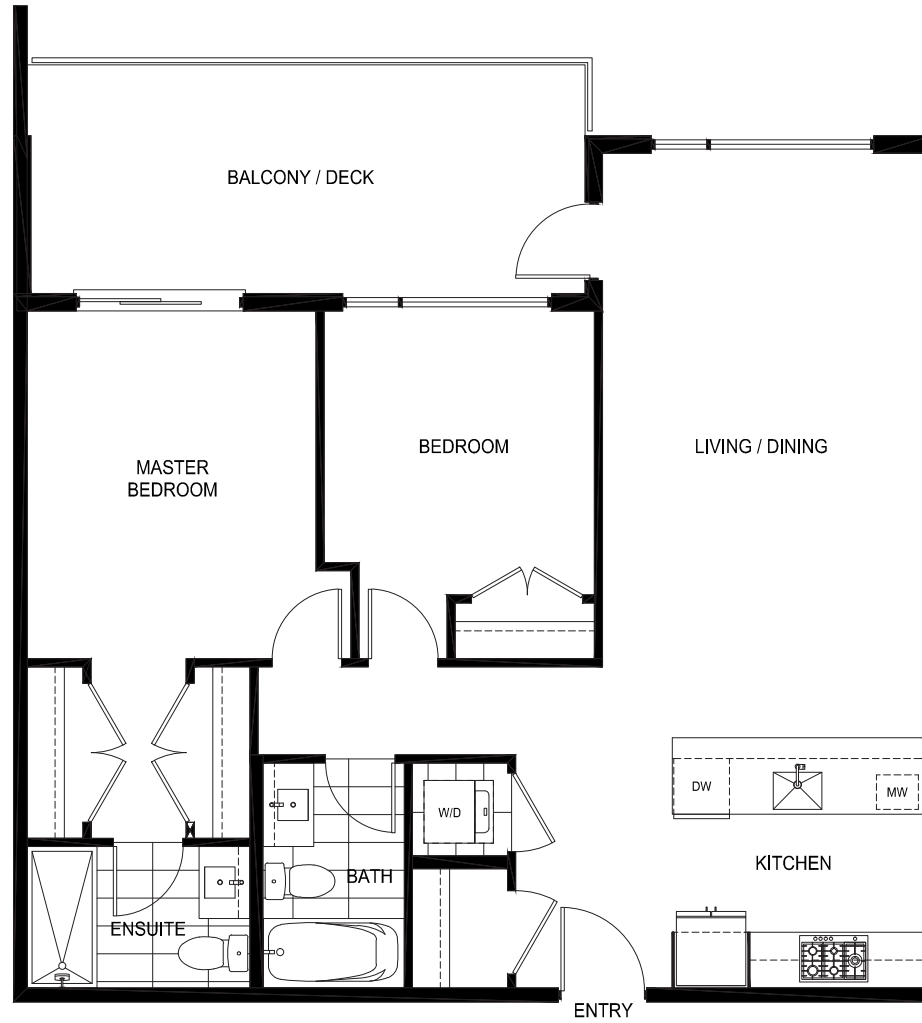

THE DAWSON

Boutique Living in Brentwood

PLAN L

2 BEDROOM + 2 BATH

Indoor: 896-903 sq ft

Outdoor: 185 sq ft

All measurements are approximate. Layouts, materials and specifications are subject to change without notice