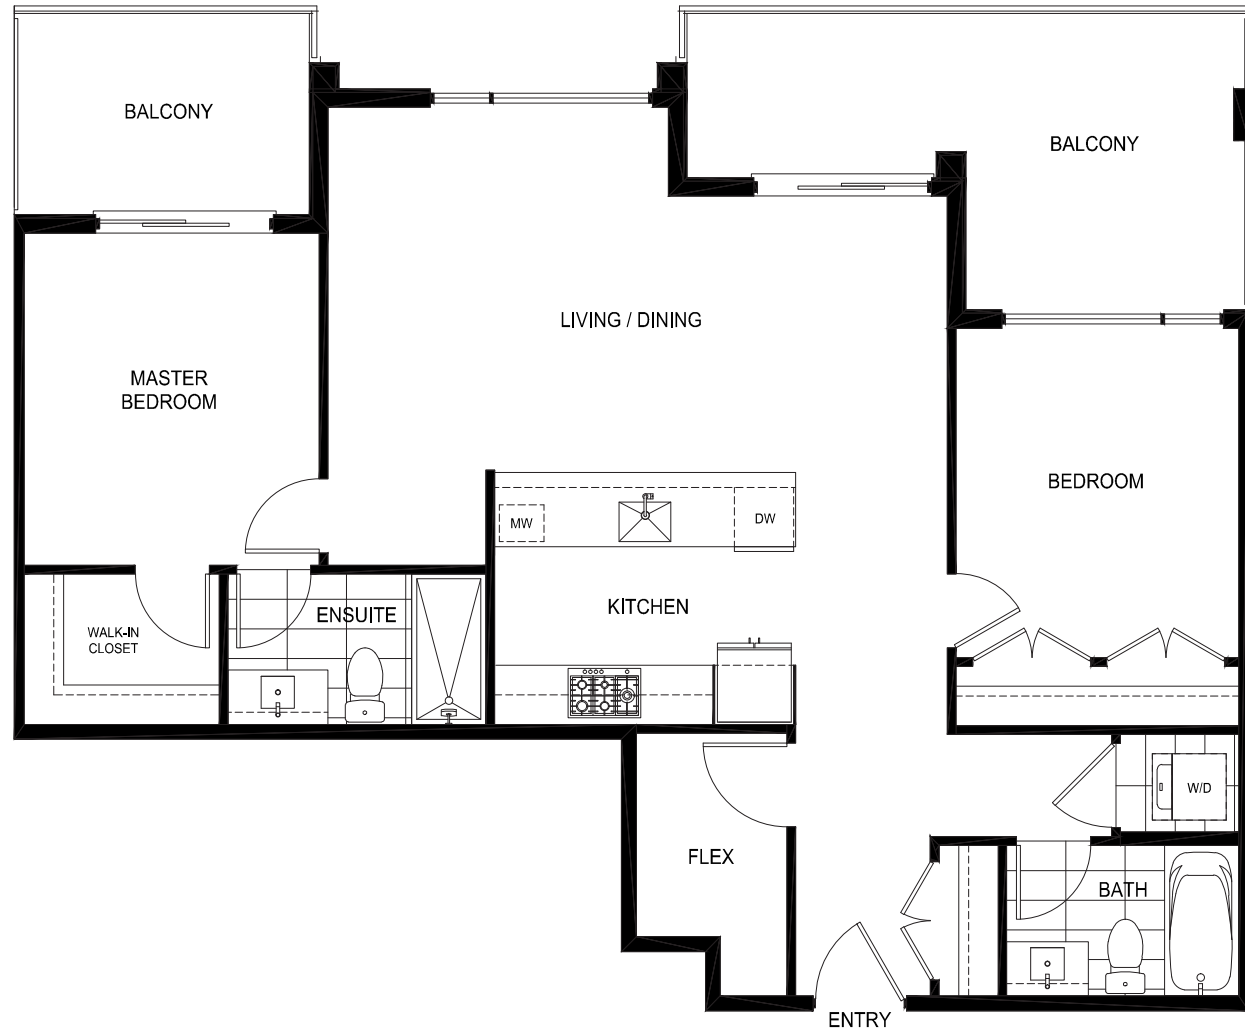

THE DAWSON

Boutique Living in Brentwood

PLAN N

2 BEDROOM, FLEX + 2 BATH

Indoor: 942-948 sq ft

Outdoor: 237 sq ft

All measurements are approximate. Layouts, materials and specifications are subject to change without notice