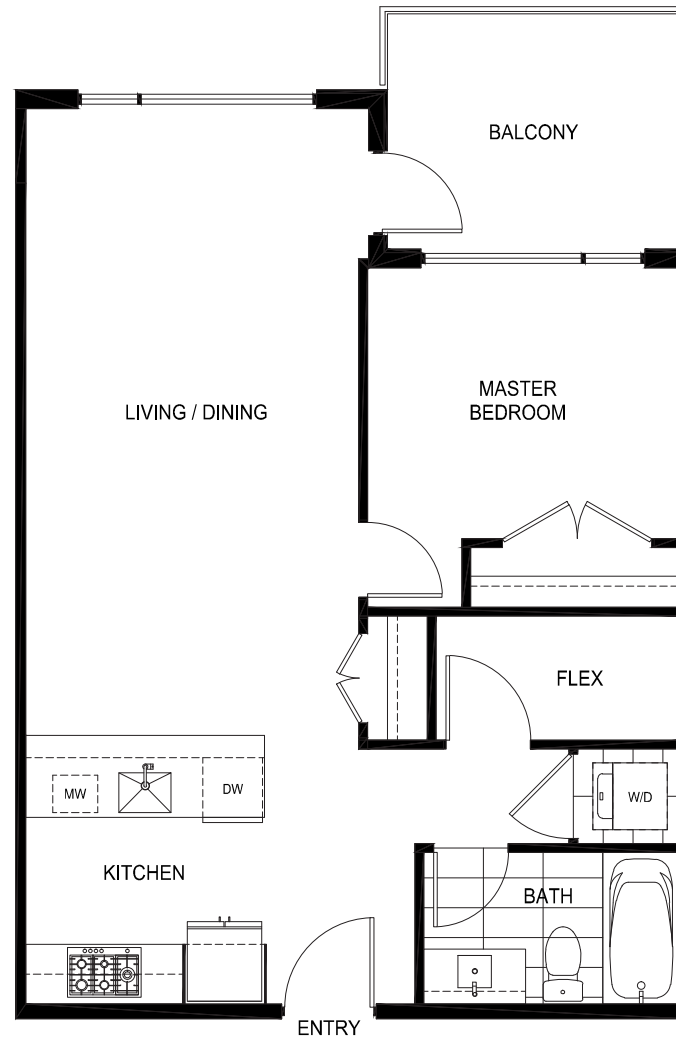

# THE DAWSON

Boutique Living in Brentwood

## PLAN P

1 BEDROOM, FLEX + 1 BATH

Indoor: 631 sq ft

Outdoor: 87 sq ft

All measurements are approximate. Layouts, materials and specifications are subject to change without notice