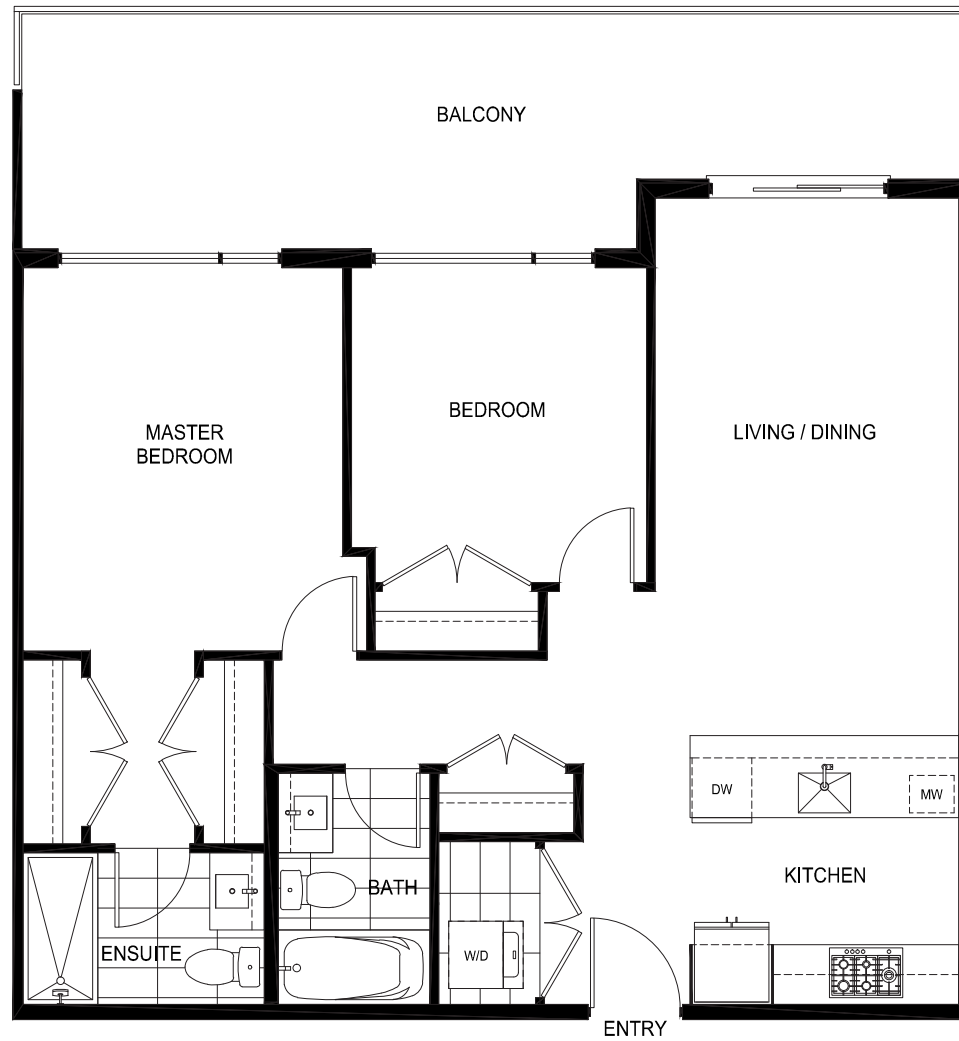

THE DAWSON

Boutique Living in Brentwood

PLAN Q

2 BEDROOM + 2 BATH

Indoor: 831 sq ft

Outdoor: 244 sq ft

All measurements are approximate. Layouts, materials and specifications are subject to change without notice