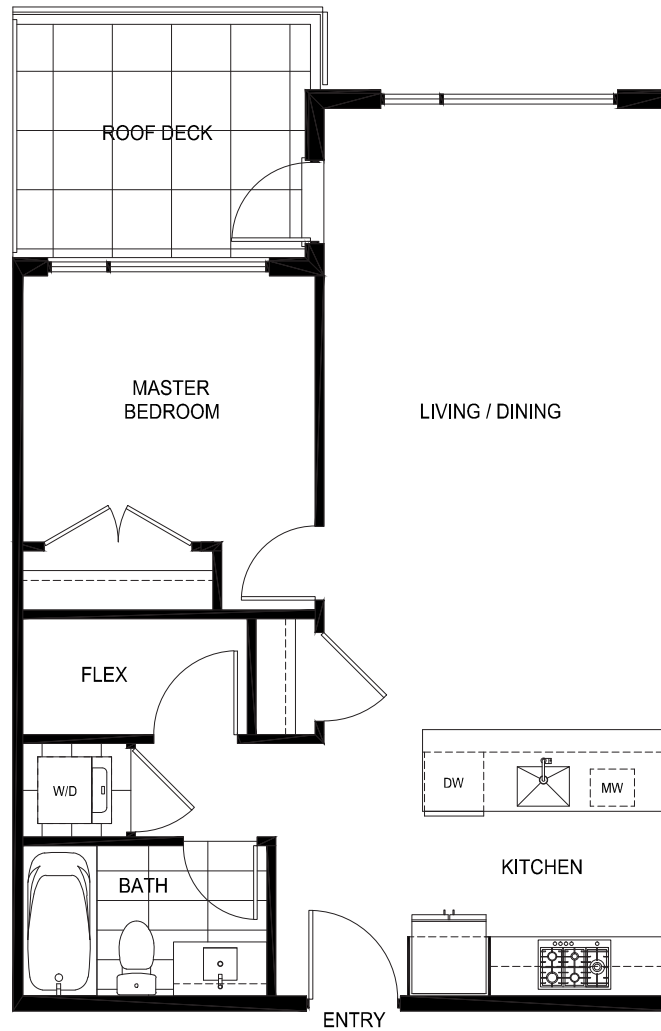

## PLAN U

1 BEDROOM, FLEX + 1 BATH

Indoor: 638 sq ft

Outdoor: 90 sq ft

LEVEL 5

All measurements are approximate. Layouts, materials and specifications are subject to change without notice