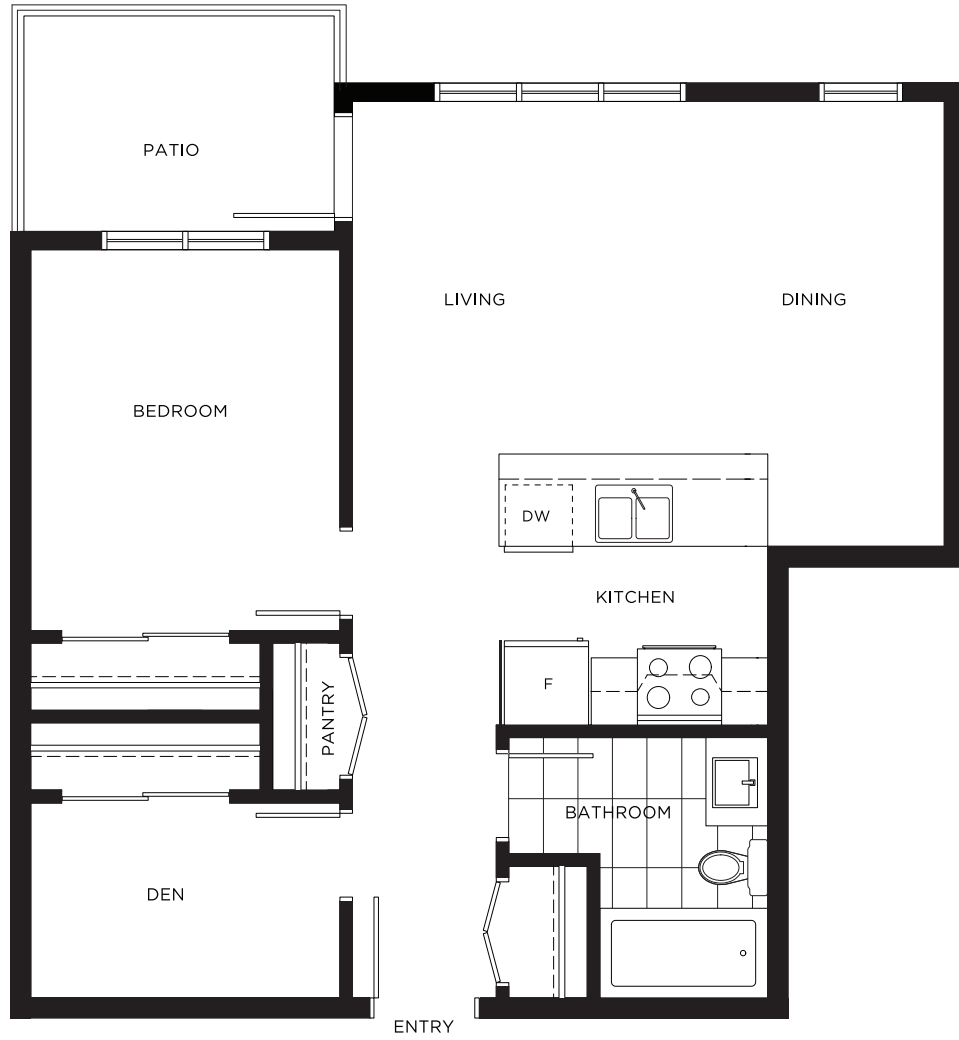

PLAN F

1 Bedroom + Den
665 sq.ft.

Ridgewood Place

LEVEL 1