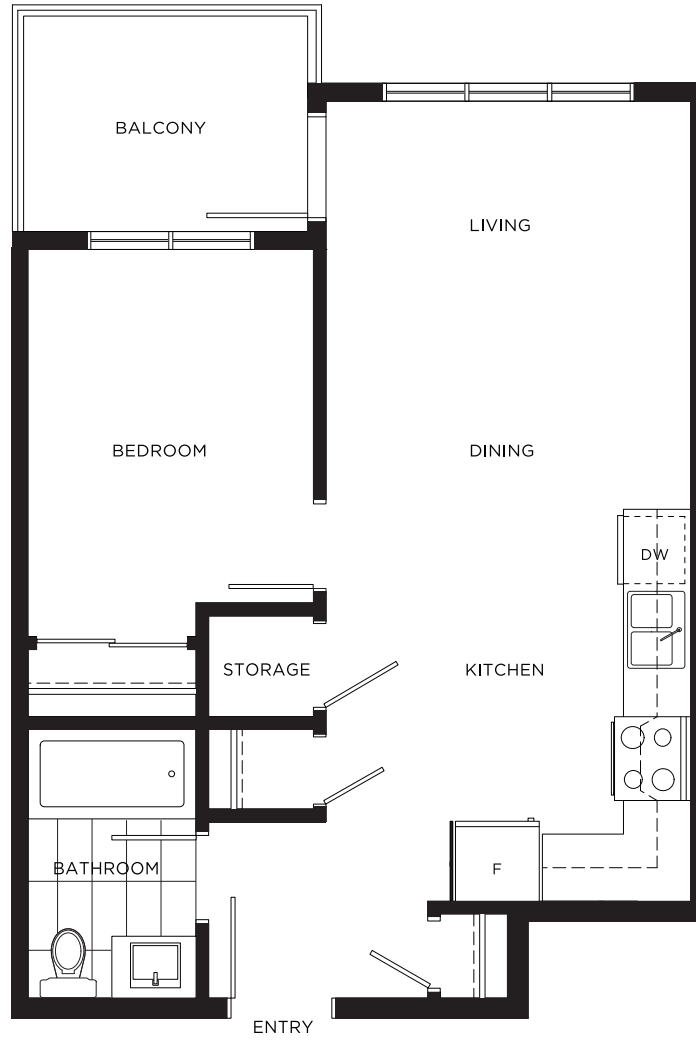

PLAN D

1 Bedroom
510 sq.ft.

Ridgewood Place

LEVEL 2-4