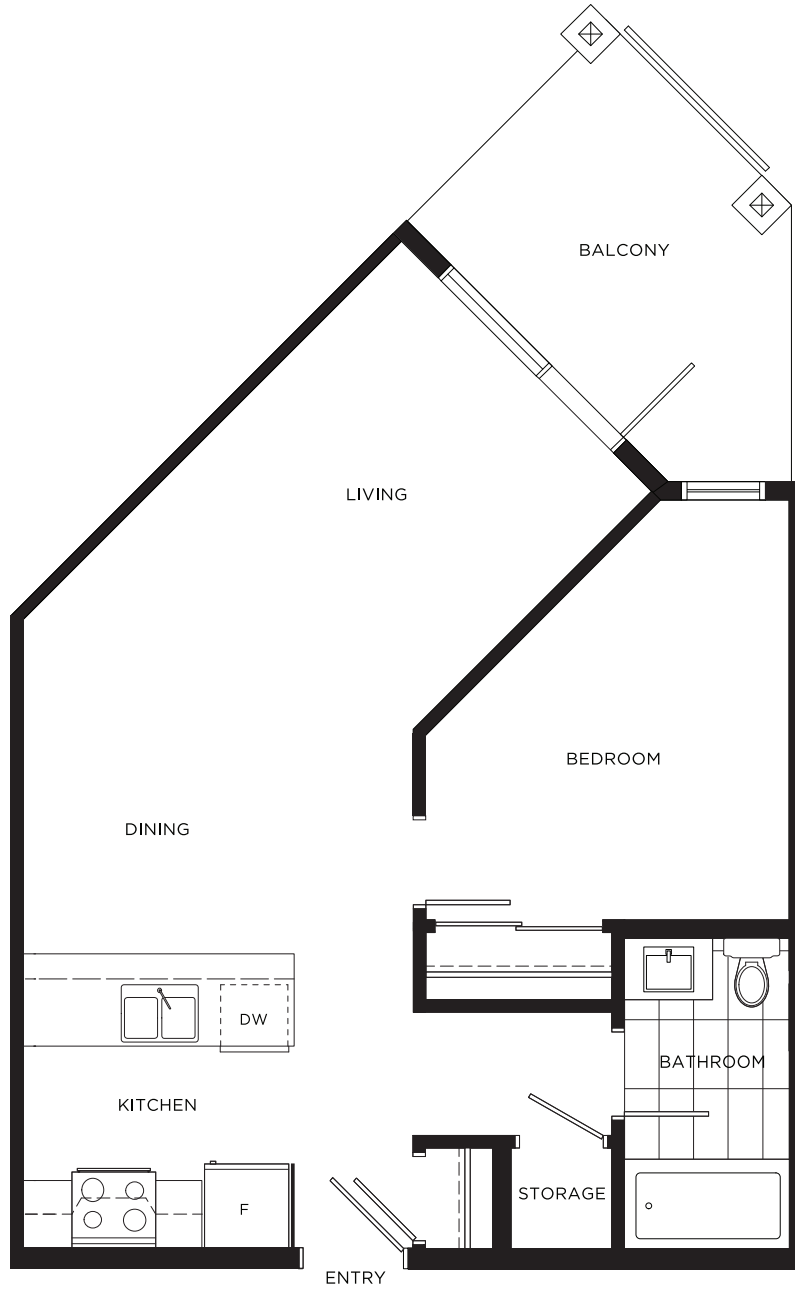

PLAN G1

1 Bedroom
550 sq.ft.

Ridgewood Place

LEVEL 1

LEVEL 2-4

All measurements are approximate. Layouts, materials and specifications are subject to change without notice.