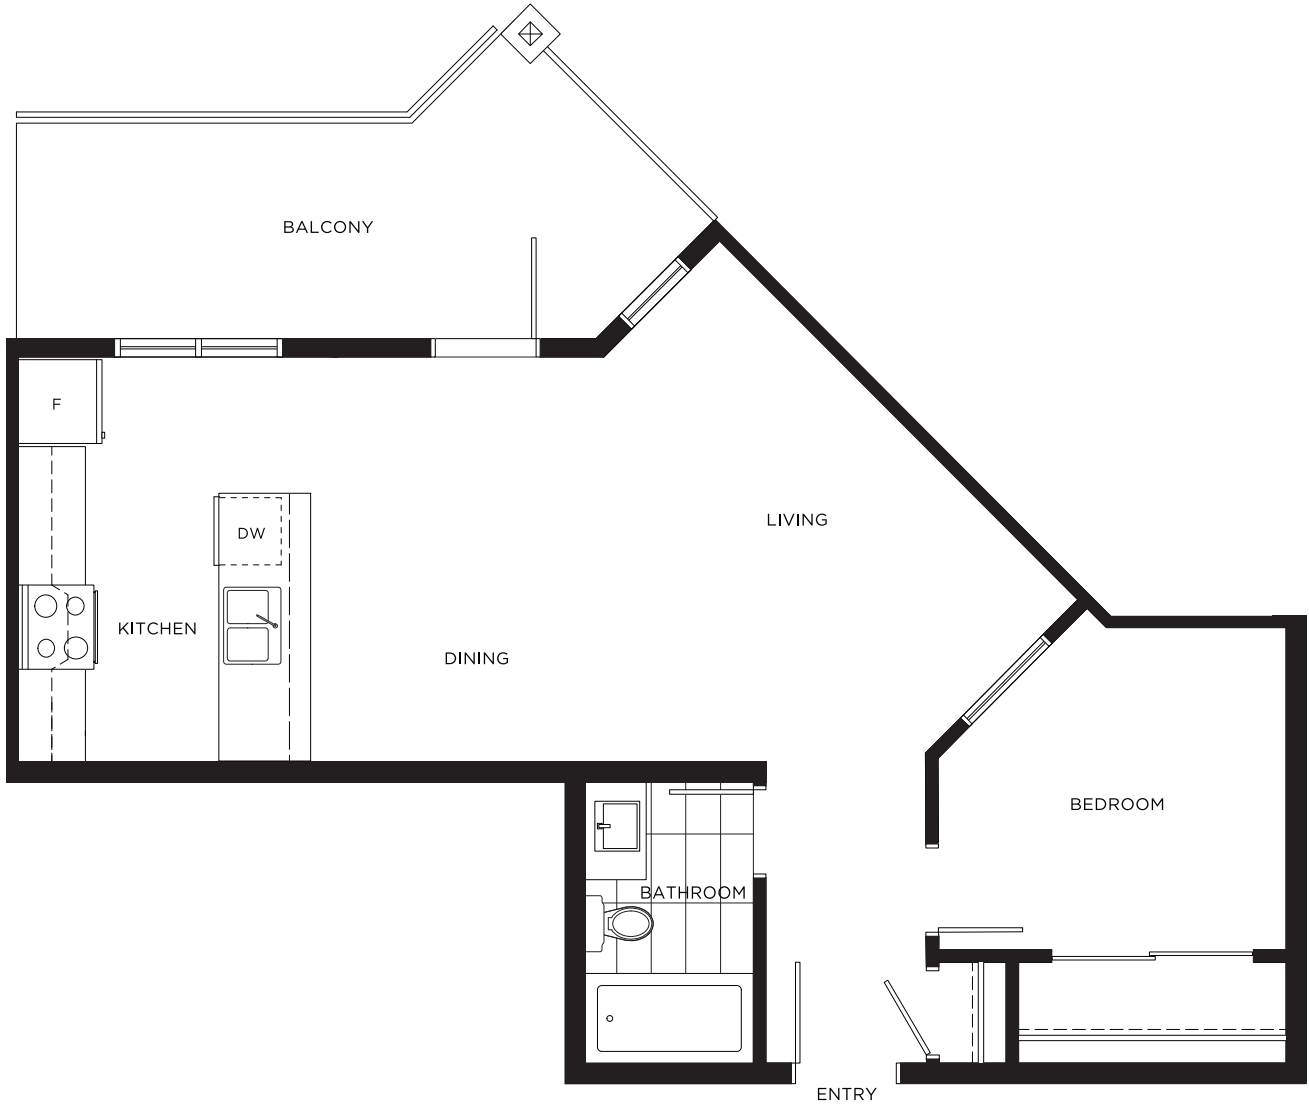

# PLAN H2

1 Bedroom  
619 sq.ft.

# Ridgewood Place

LEVEL 1