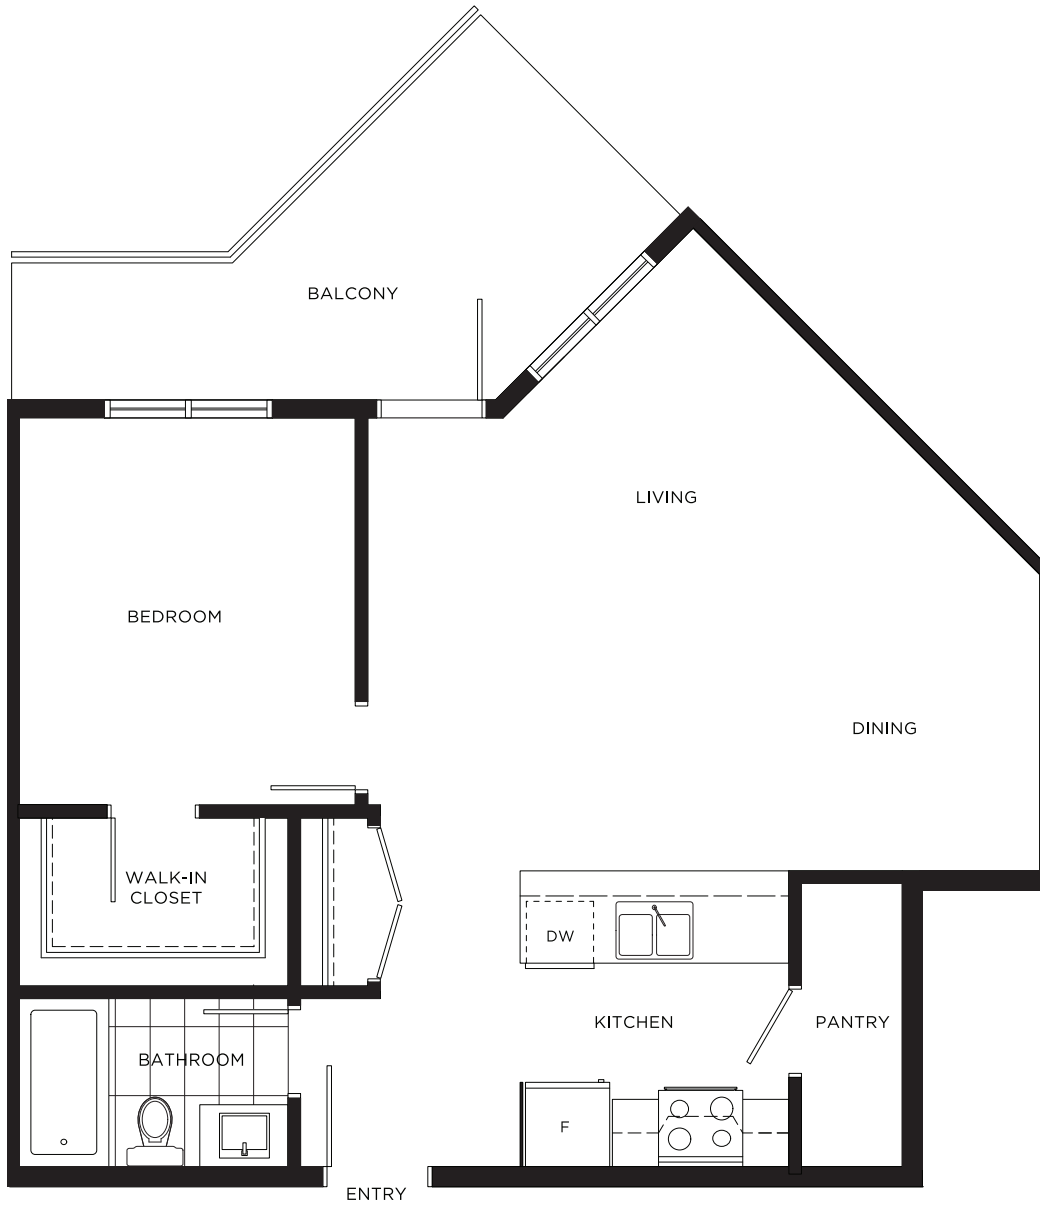

PLAN L

1 Bedroom
744 sq.ft.

Ridgewood Place

LEVEL 1

LEVEL 2-4

All measurements are approximate. Layouts, materials and specifications are subject to change without notice.