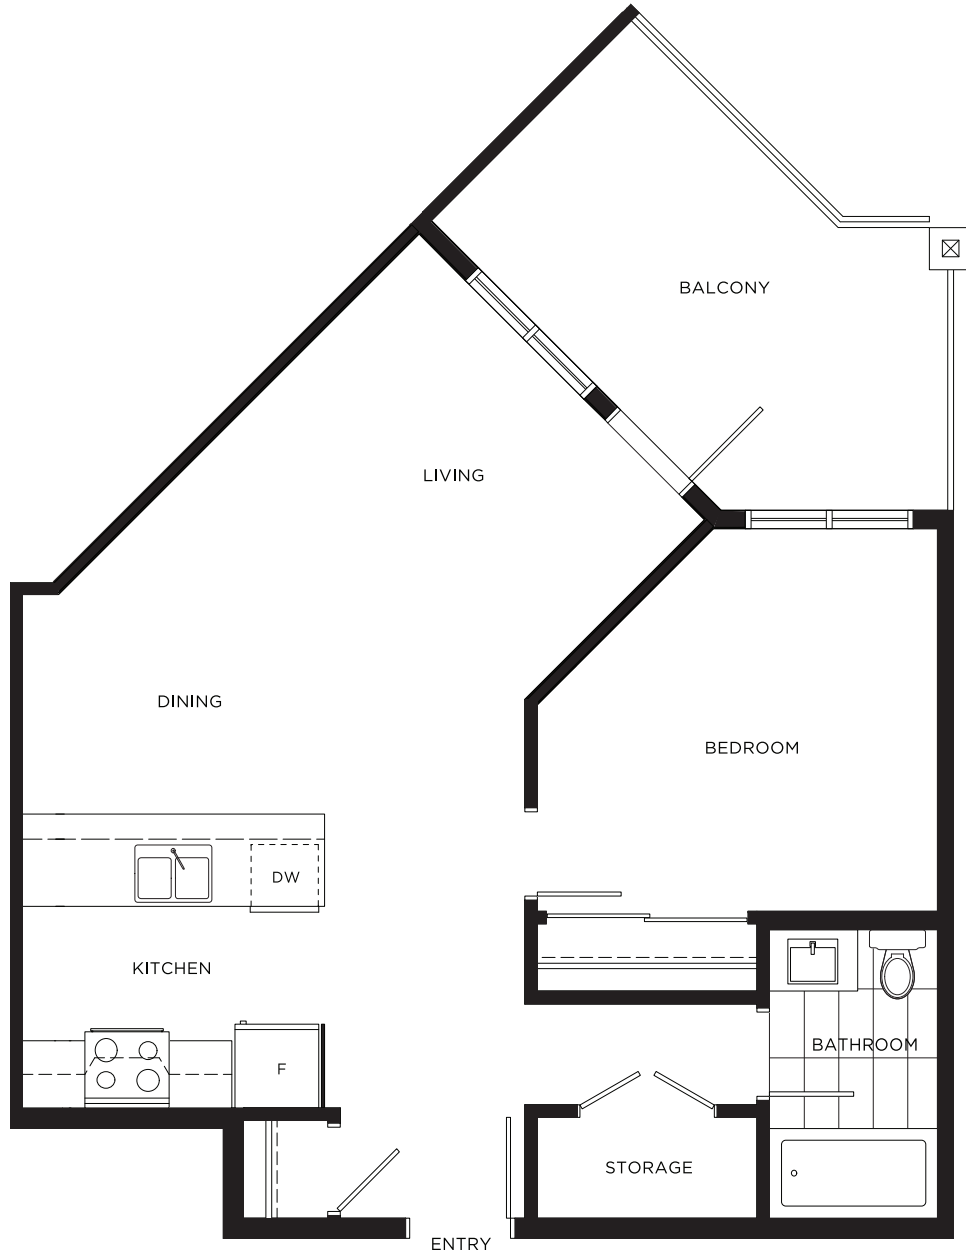

PLAN M

1 Bedroom
661 sq.ft.

Ridgewood Place

LEVEL 2-4