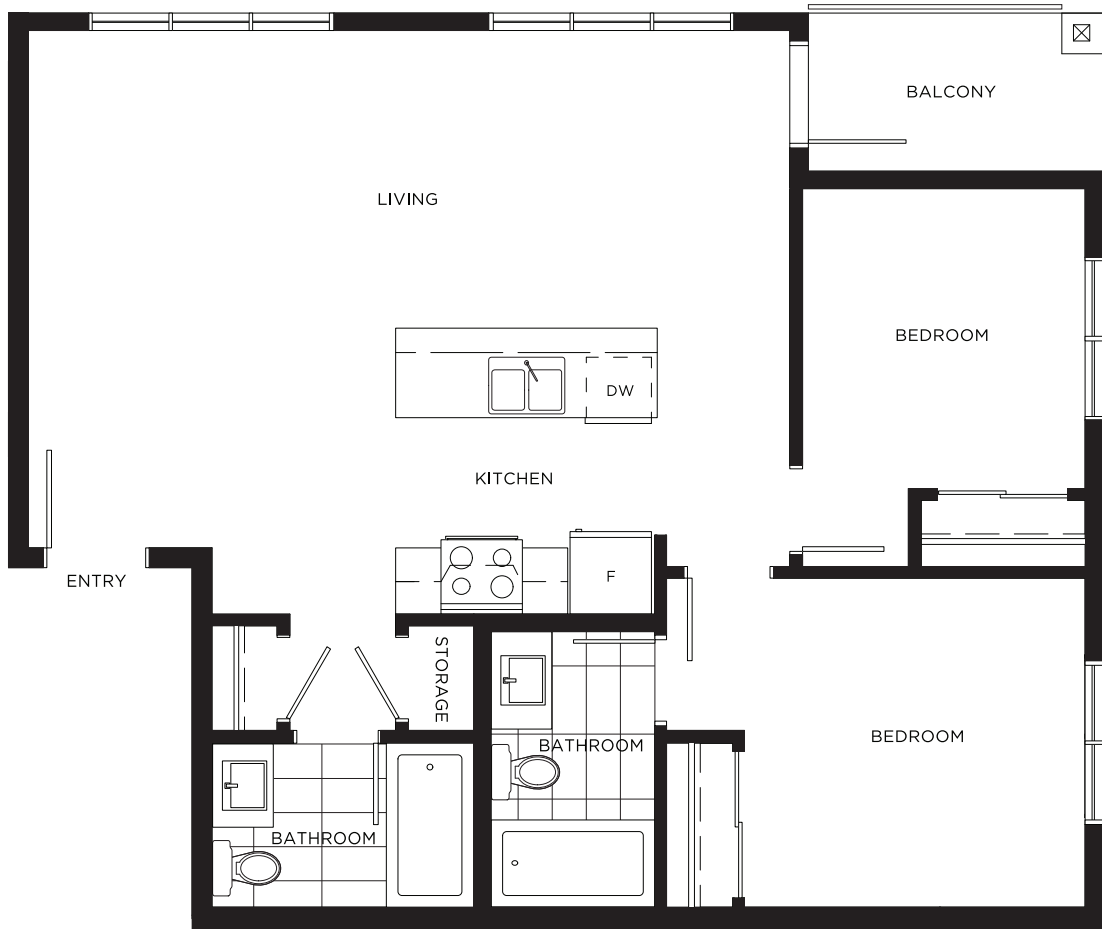

PLAN C-ALT

2 Bedroom
817 sq.ft.

Ridgewood Place

LEVEL 1