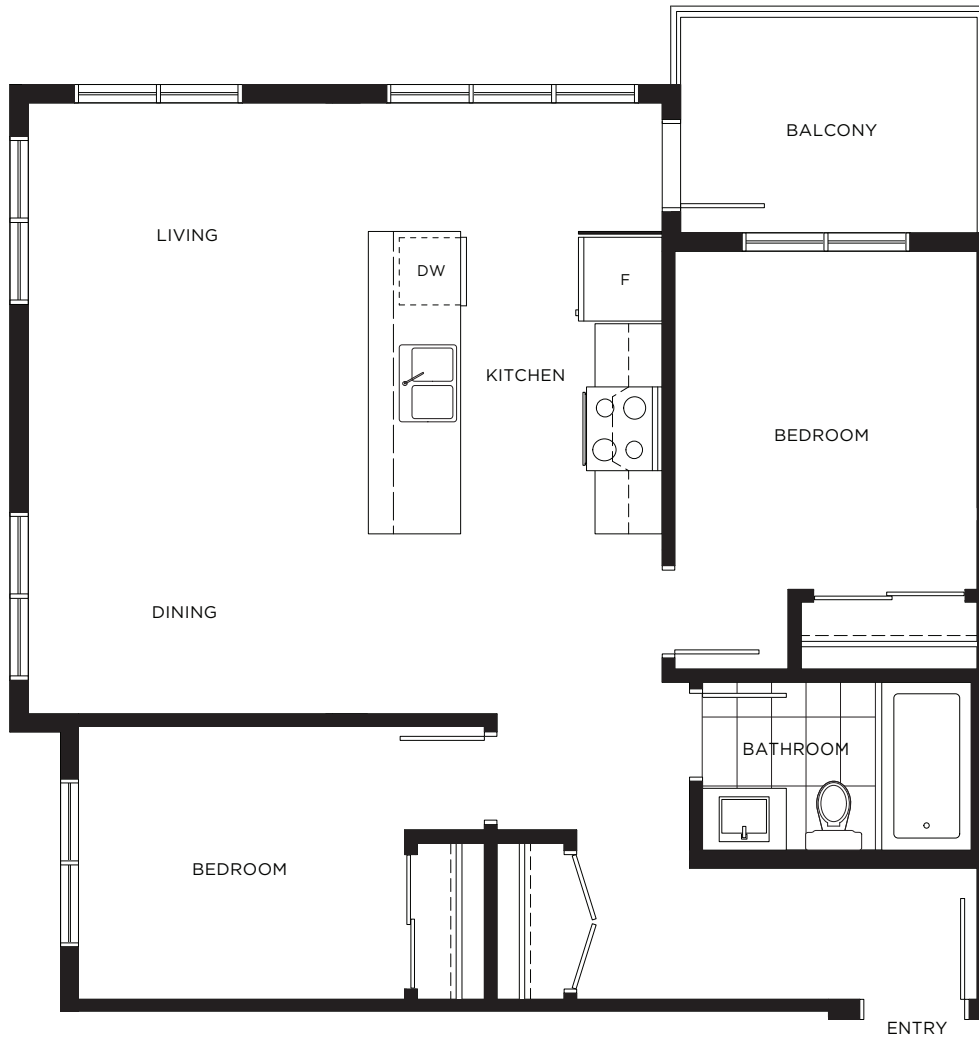

PLAN C2

2 Bedroom
752 sq.ft.

Ridgewood Place

LEVEL 2-4