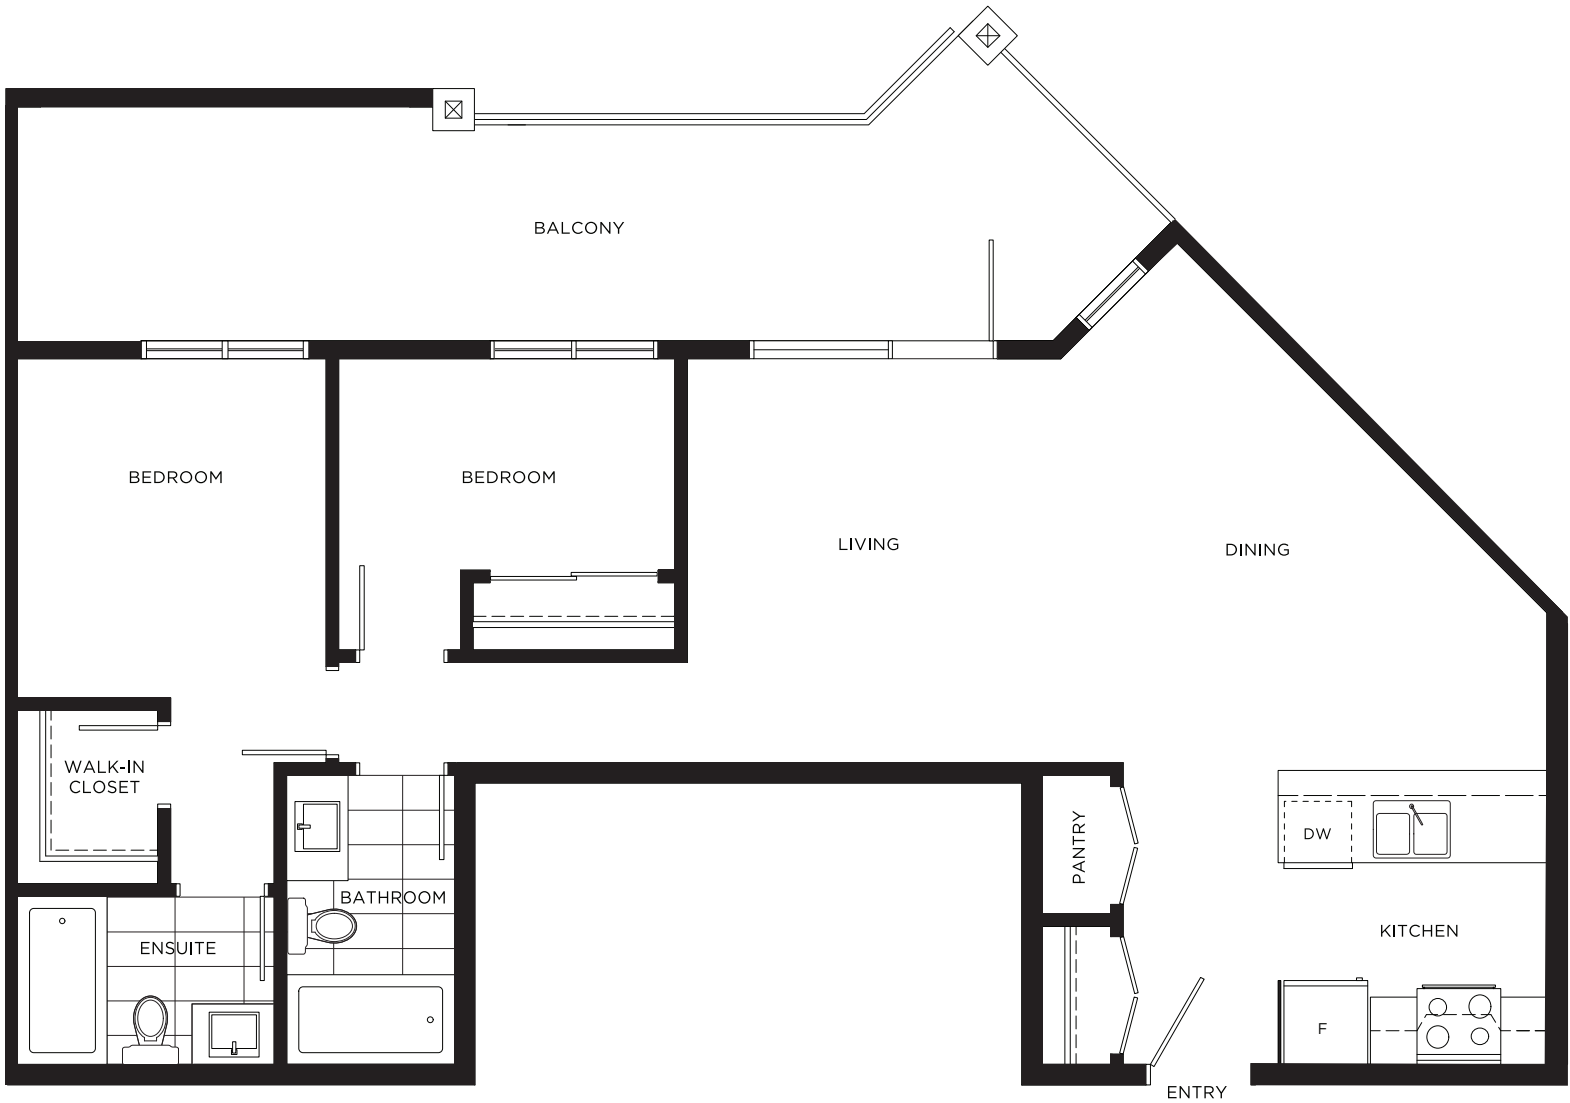

# PLAN H1

2 Bedroom  
893 sq.ft.

# Ridgewood Place

LEVEL 2-4