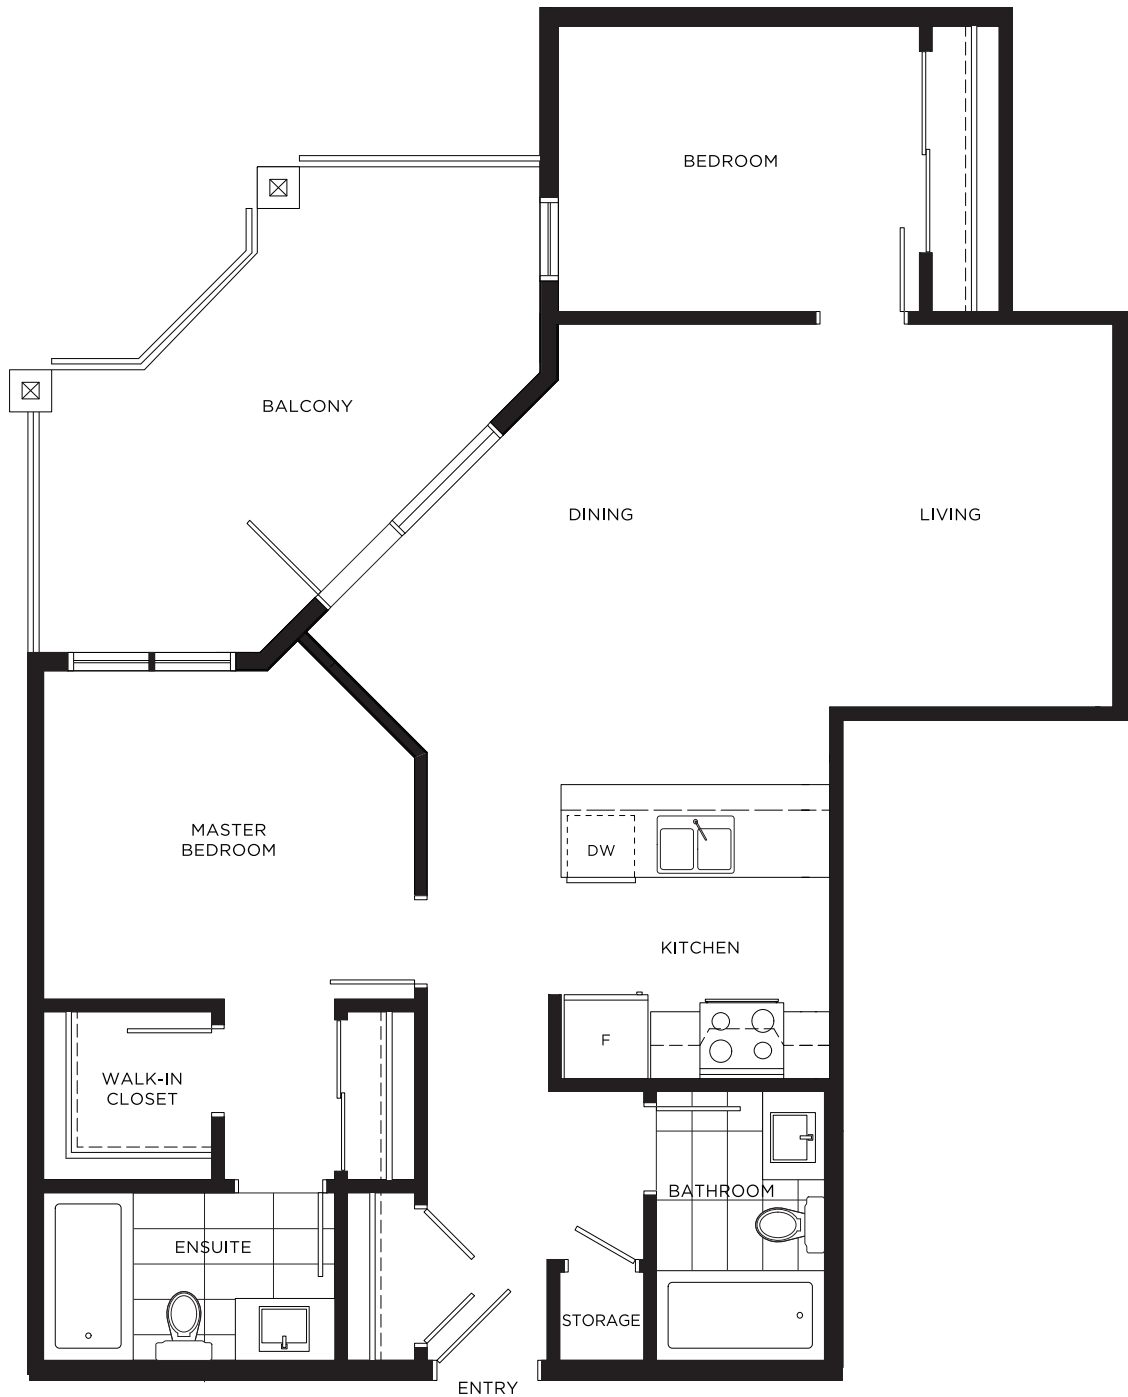

PLAN N

2 Bedroom
900 sq.ft.

Ridgewood Place

LEVEL 2-4