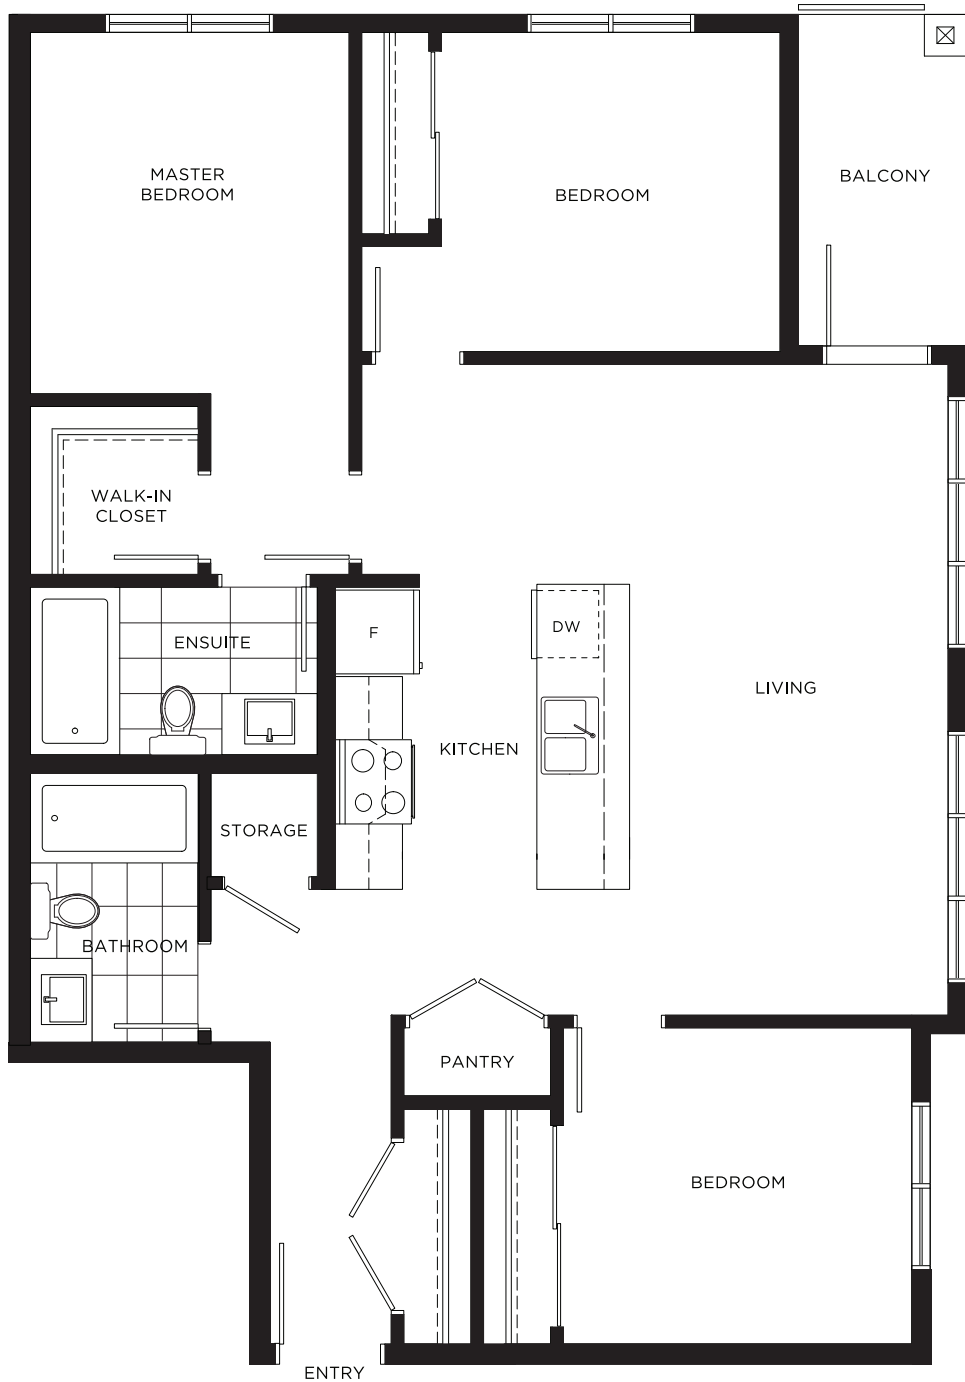

PLAN E

3 Bedroom
1003 sq.ft.

Ridgewood Place

LEVEL 1

LEVEL 2-4

All measurements are approximate. Layouts, materials and specifications are subject to change without notice.